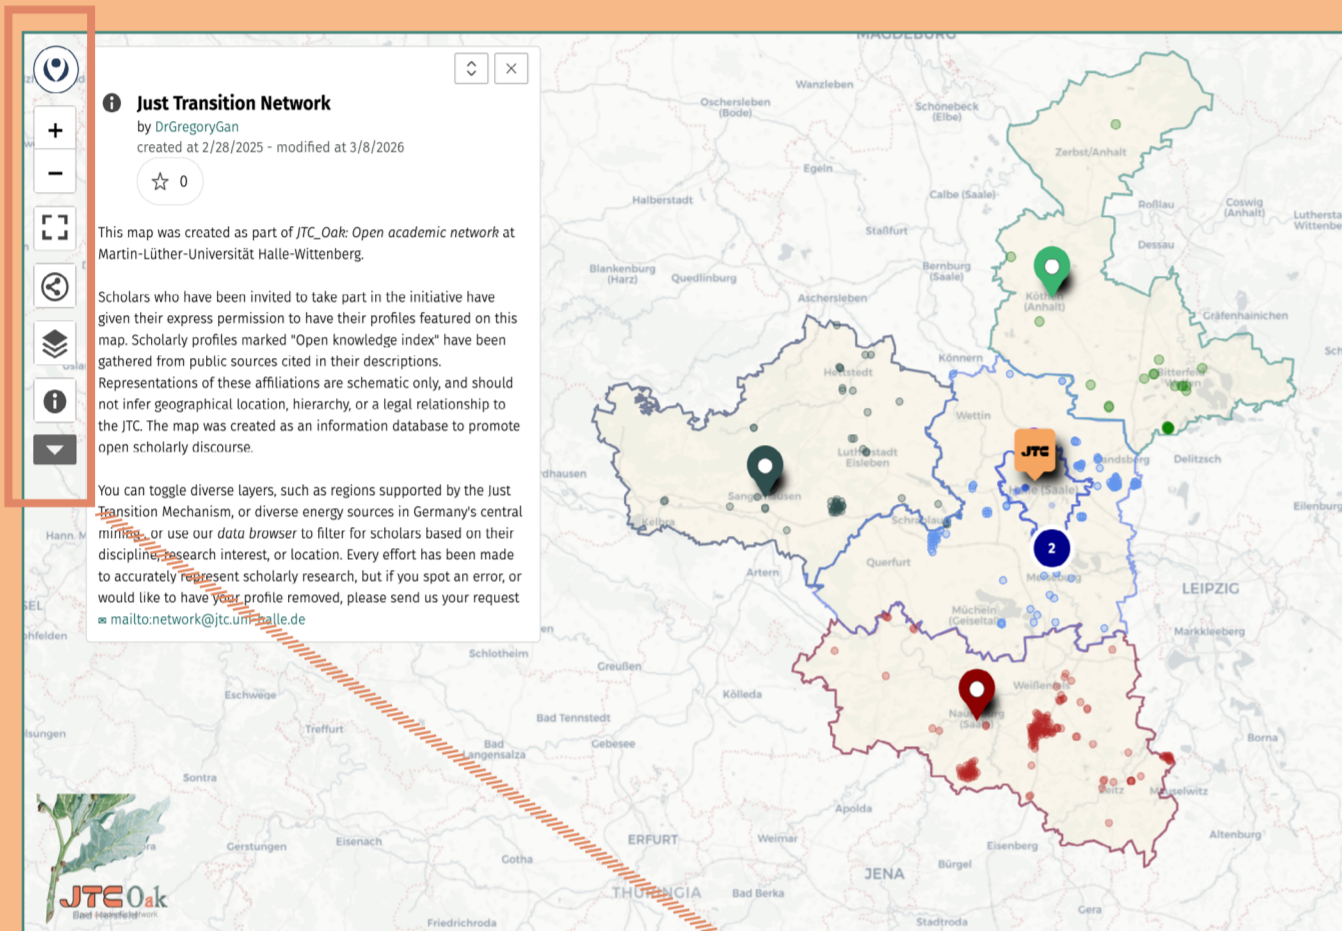

How to use *JTE_Oak: Open Academic Network* map and database (🗺️)

- This open-source map represents JTC research: pillars, teams & individual scholars, members of the JTC Open Academic Network, and a database of scholars researching just transition around the world. It was created by [Dr. Gregory Gan](#) with assistance from Milan Harms and Susanna Rütz

Default map view representing JTC research regions

Scholar profiles

- Each scholar has their own profile, complete with photo, description, discipline, branch, and keywords.

Browsing the Map

- Use the menu on the left side of the screen to discover various features of the map. You can also use your trackpad/mouse wheel to navigate.
- Each JTC Revier of Germany's Central Mining Region is color-coded, and small dots represent various forms of energy infrastructure with data supplied by OpenStreetMap.
- Each marker on the map is interactive, and brings up its own pop-up menu.

- +** Zoom in
- Zoom out
- ⌘** Full screen
- 🔗** Share
- 🗨️** Browser
- 📄** Credits

Browsing layers; keywords, research location, and discipline search

- You can browse, focus, or turn on/off different layers in the data browser menu, or use the search function in the Filters menu.
- Below each scholars' name and description, you will discover profiles categorized by branch, discipline, keywords, and research location. You can query these results in the search bar, or by finding appropriate checkboxes in the menu.
- We've reduced the number of keywords to improve our search function, and to promote interdisciplinary dialogue.
- If you spot any errors, would like any information about you modified, or would like to suggest additional names for the network, please contact network@jtc.uni-halle.de

- Data on **Just Transition regions** has been supplied by the European Commission. Note that this feature also needs to be activated (🗨️), since it is turned off by default.