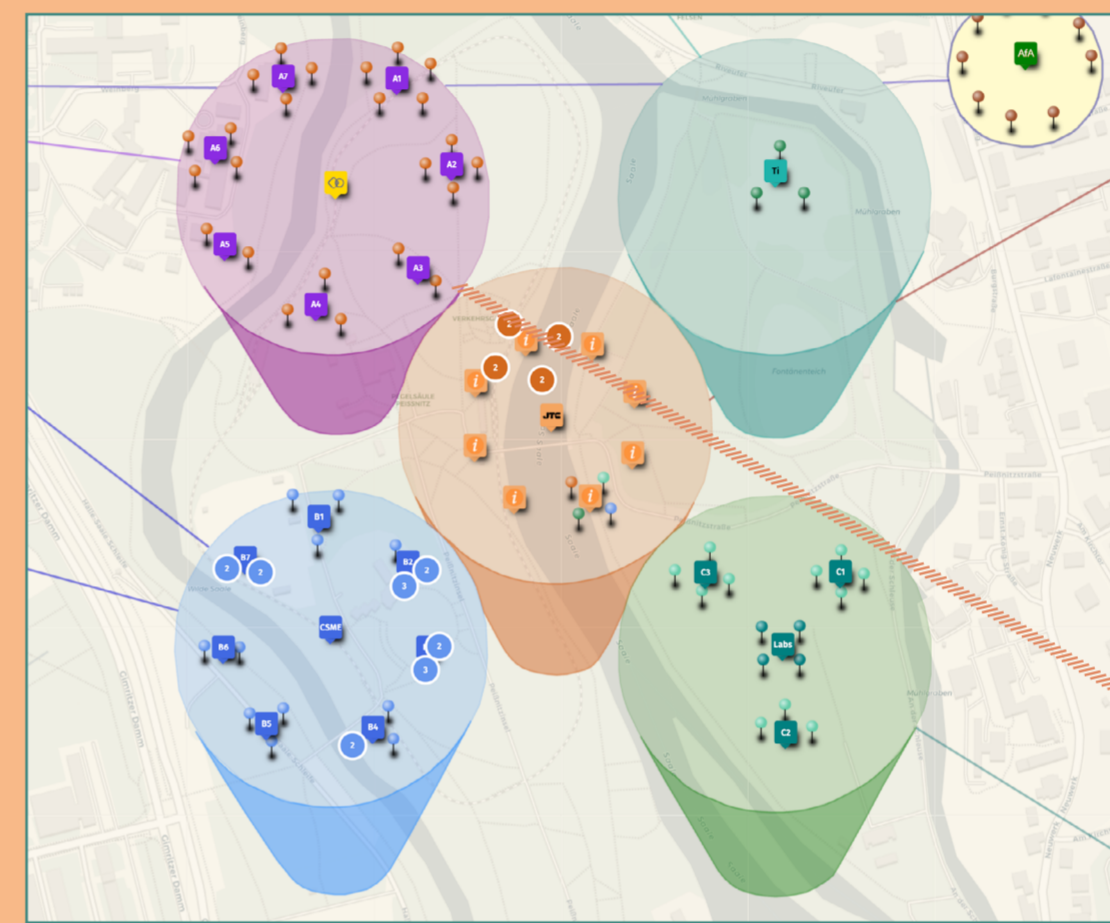

How to use *JTE_Oak: Open Academic Network* map and database (🗺️)

- This open-source map represents JTC research: pillars, teams & individual scholars, members of the JTC Open Academic Network, and a database of scholars researching just transition around the world. It was created by [Dr. Gregory Gan](#) with assistance from Milan Harms and Susanna Rütz

Default map view representing JTC research regions

Scholar profiles

- Each scholar has their own profile, complete with photo, description, discipline, branch, and keywords.

Browsing the Map

- Use the menu on the left side of the screen to discover various features of the map. You can also use your trackpad/mouse wheel to navigate.
- Each JTC Revier of Germany's Central Mining Region is color-coded, and small dots represent various forms of energy infrastructure with data supplied by OpenStreetMap.
- Each marker on the map is interactive, and brings up its own pop-up menu.

- +** Zoom in
- Zoom out
- ⌘** Full screen
- 🔗** Share
- 🗨️** Browser
- 📄** Credits

Browsing layers; keywords, research location, and discipline search

- You can browse, focus, or turn on/off different layers in the data browser menu, or use the search function in the Filters menu.
- Below each scholars' name and description, you will discover profiles categorized by branch, discipline, keywords, and research location. You can query these results in the search bar, or by finding appropriate checkboxes in the menu.
- We've reduced the number of keywords to improve our search function, and to promote interdisciplinary dialogue.
- If you spot any errors, would like any information about you modified, or would like to suggest additional names for the network, please contact network@jtc.uni-halle.de